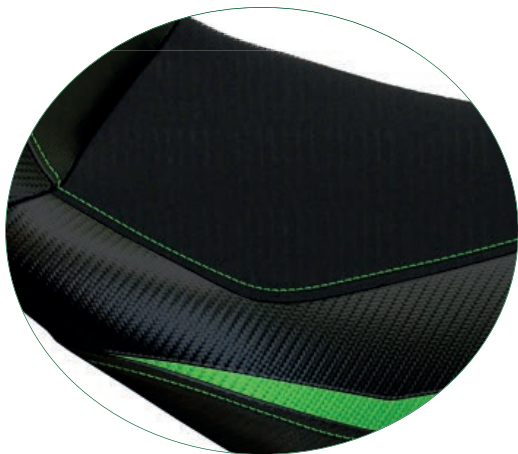

FROM 2007 TO 2021

ST
Standard

CS
Comfort
System

Standard "no seams" version example
esempio versione Standard "no cuciture"**

COLOR GREEN WITH LOGO

ST
Standard

KWV650N-6GN-1

CS
Comfort
System

● **KWV650NC-6GN-1**

● *Cover Version / Versione di copertina*