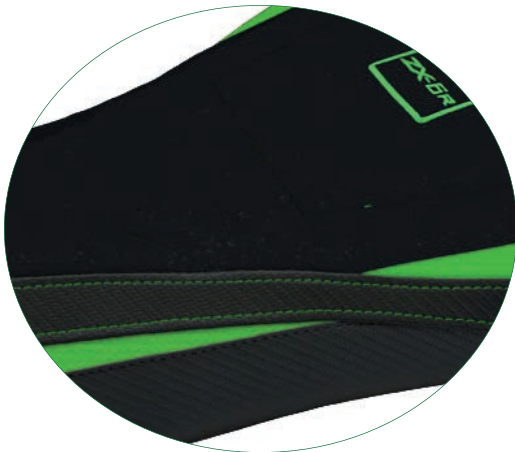

FROM 2019 TO 2020

ST
Standard

UG
UltraGrip

CS
Comfort
System

Standard "no seams" version example*
esempio versione Standard "no cuciture"*

COLOR GREEN WITH LOGO

ST
Standard

KWZX619G-3GN-1

UG
UltraGrip

● **KWZX619T-3GN-1**

CS
Comfort
System

KWZX619A-3GN-1

● Cover Version / Versione di copertina