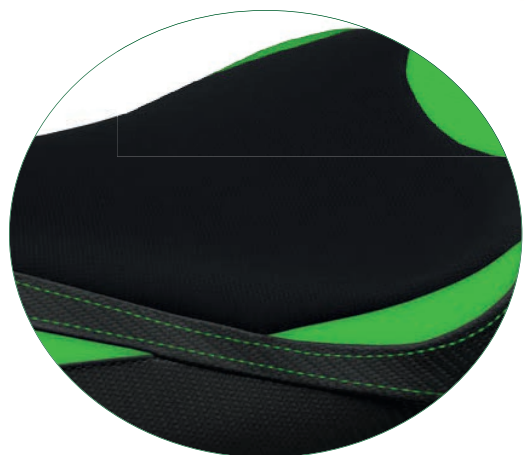

FROM 2014 TO 2020

ST
Standard

UG
UltraGrip

CS
Comfort
System

Standard "no seams" version example*
esempio versione Standard "no cuciture"*

COLOR GREEN WITH LOGO

ST Standard	KWZ14M1-4GN-1
UG UltraGrip	● KWZ14H1-4GN-1
CS Comfort System	KWZ14E1-4GN-1

● Cover Version / Versione di copertina