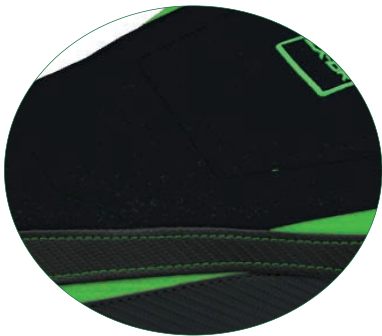

FROM 2016 TO 2020

ST
Standard

UG
UltraGrip

CS
Comfort System

Standard & Comfort System
"no seams" version example*
esempio versione *Standard & Comfort System* "no cuciture"*

Comfort System version has different inserts on the passenger seat
la versione *Comfort System* ha inserti differenti nella sella passeggero

COLOR GREEN WITH LOGO

ST Standard	KWZX1R6A-3GN-1
UG UltraGrip	KWZX1R6M-3GN-1
CS Comfort System	KWZX1R6H-3GN-1

● Cover Version / Versione di copertina